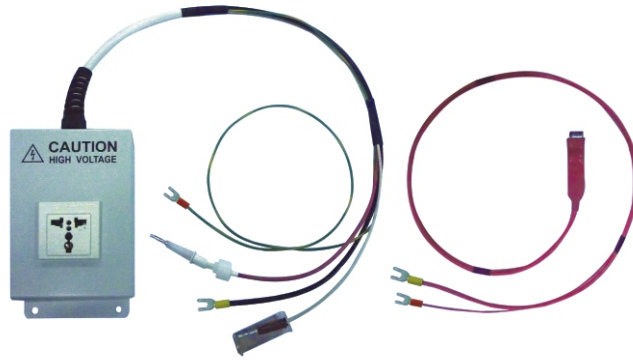

High Voltage / Ground Bond Adapter Box

GHT-118

GHT-118 HV/GB adapter box is a dedicated test fixture for GW Instek GPT-9000/9000A Series Electrical Safety Testers. The plug-in design of GHT-118 facilitates faster connection with the DUT (device under test) by using a detachable or undetectable power cable to allow GW Instek safety testers to conduct high voltage tests on the DUT such as AC withstanding, DC withstanding or insulation resistance as well as Ground Bond tests.

[NOTE]

This box is designed for specific type of power plug. Please refer to the following diagram for the internal connection method of the adapter box.

* Live & Neutral is shorted together

Suitable models :
GPT-9904/9804

Connection Diagram

Wiring Length

Red	Approx. 1000mm ~ for High Voltage
White	Approx. 1000mm ~ for Return
Black	Approx. 1000mm ~ for Source L / Sense L
Green/yellow	Approx. 1500mm ~ for Ground
Red (with large Alligator clip)	Approx. 1000mm ~ for Source H / Sense H