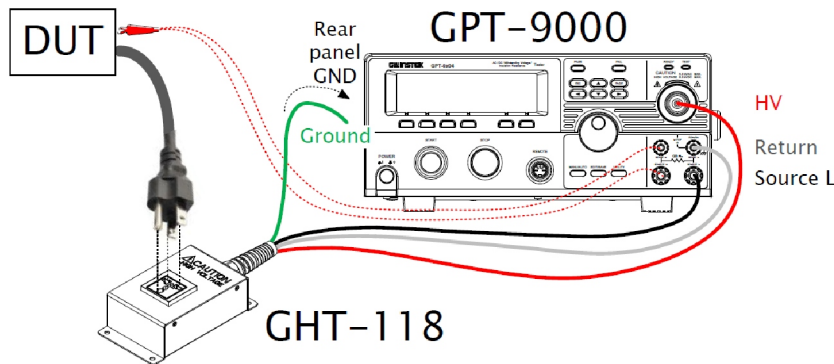

Connection Diagram

Wiring Length

Red	Approx. 1000mm ~ for High Voltage
White	Approx. 1000mm ~ for Return
Black	Approx. 1000mm ~ for Source L / Sense L
Green/yellow	Approx. 1500mm ~ for Ground
Red (with large Alligator clip)	Approx. 1000mm ~ for Source H / Sense H

Specifications subject to change without notice. HT-1180GD1DH

Global Headquarters
GOOD WILL INSTRUMENT CO., LTD.
No.7-1, Jhongsing Road, Tucheng Dist., New Taipei City 236, Taiwan
T +886-2-2268-0389 F +886-2-2268-0639
E-mail: marketing@goodwill.com.tw

China Subsidiary
GOOD WILL INSTRUMENT (SUZHOU) CO., LTD.
No. 521, Zhujiang Road, Snd, Suzhou Jiangsu 215011 China
T +86-512-6661-7177 F +86-512-6661-7277
E-mail: marketing@instek.com.cn

Malaysia Subsidiary
GOOD WILL INSTRUMENT (M) SDN. BHD.
No. 1-3-18, Elit Avenue, Jalan Mayang Pasir 3,
11950 Bayan Baru, Penang, Malaysia
T +604-6111122 F +604-6115225
E-mail: sales@goodwill.com.my

Europe Subsidiary
GOOD WILL INSTRUMENT EURO B.V.
De Run 5427A, 5504DC Veldhoven, THE NETHERLANDS
T +31 (0)40-2557790 F +31 (0)40-2541194

U.S.A. Subsidiary
INSTEK AMERICA CORP.
5198 Brooks Street Montclair, CA 91763, U.S.A.
T +1-909-399-3535 F +1-909-399-0819
E-mail: sales@instekamerica.com

Japan Subsidiary
TEXIO TECHNOLOGY CORPORATION.
7F Towa Fudosan Shin Yokohama Bldg., 2-18-13 Shin
Yokohama, Kohoku-ku, Yokohama, Kanagawa,
222-0033 Japan
T +81-45-620-2305 F +81-45-534-7181
E-mail: info@texio.co.jp

Korea Subsidiary
GOOD WILL INSTRUMENT KOREA CO., LTD.
Room No.503, Gyeongiro 775 (Mullae-Dong 3Ga,
Ace Hightech-City B/D 1Dong), Yeongduengpo-Gu,
Seoul 150093, Korea.
T +82-2-3439-2205 F +82-2-3439-2207
E-mail : gwinstek@gwinstek.co.kr

GW INSTEK
Simply Reliable

www.gwinstek.com www.facebook.com/GWInstek