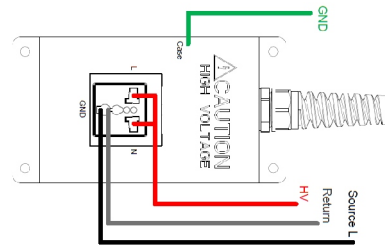

High Voltage / Ground Bond Adapter Box

GHT-118

GHT-118 HV/GB adapter box is a dedicated test fixture for GW Instek GPT-9000/9000A Series Electrical Safety Testers. The plug-in design of GHT-118 facilitates faster connection with the DUT (device under test) by using a detachable or undetectable power cable to allow GW Instek safety testers to conduct high voltage tests on the DUT such as AC withstanding, DC withstanding or insulation resistance as well as Ground Bond tests.

[NOTE]

This box is designed for specific type of power plug. Please refer to the following diagram for the internal connection method of the adapter box.

* Live & Neutral is shorted together

Suitable models :
GPT-9904/9804

Connection Diagram

Wiring Length

Red	Approx. 1000mm ~ for High Voltage
White	Approx. 1000mm ~ for Return
Black	Approx. 1000mm ~ for Source L / Sense L
Green/yellow	Approx. 1500mm ~ for Ground
Red (with large Alligator clip)	Approx. 1000mm ~ for Source H / Sense H