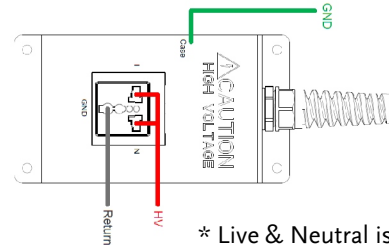

## High Voltage Adapter Box

**GHT-117**

GHT-117 HV adapter box is a dedicated test fixture for GW Instek GPT-9000/9000A Series Electrical Safety Testers. The plug-in design of GHT-117 facilitates faster connection with the DUT (device under test) by using a detachable or undetectable power cable to allow GW Instek safety testers to conduct high voltage tests on the DUT such as AC withstanding, DC withstanding or insulation resistance tests.

**[NOTE]**

This box is designed for specific type of power plug. Please refer to the following diagram for the internal connection method of the adapter box.

Suitable models :

GPT-9901A/9902A/9903A/9801/9802/9803