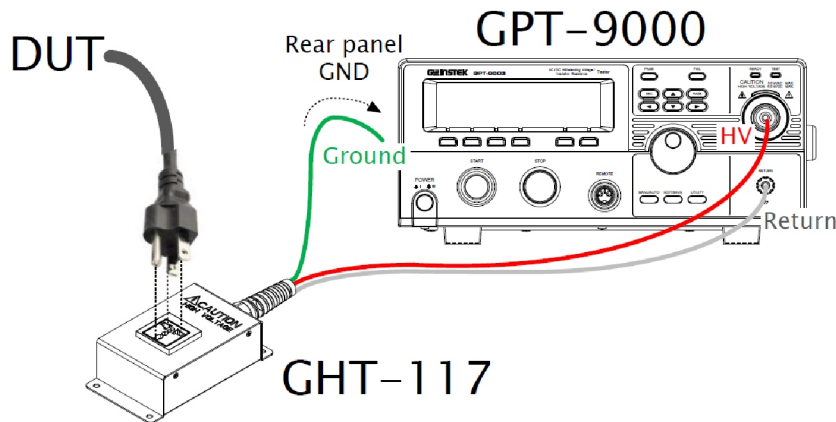

## High Voltage Adapter Box

**GHT-117**

GHT-117 HV adapter box is a dedicated test fixture for GW Instek GPT-9000/9000A Series Electrical Safety Testers. The plug-in design of GHT-117 facilitates faster connection with the DUT (device under test) by using a detachable or undetectable power cable to allow GW Instek safety testers to conduct high voltage tests on the DUT such as AC withstanding, DC withstanding or insulation resistance tests.

**[NOTE]**

This box is designed for specific type of power plug. Please refer to the following diagram for the internal connection method of the adapter box.

Suitable models :

GPT-9901A/9902A/9903A/9801/9802/9803

### Connection Diagram